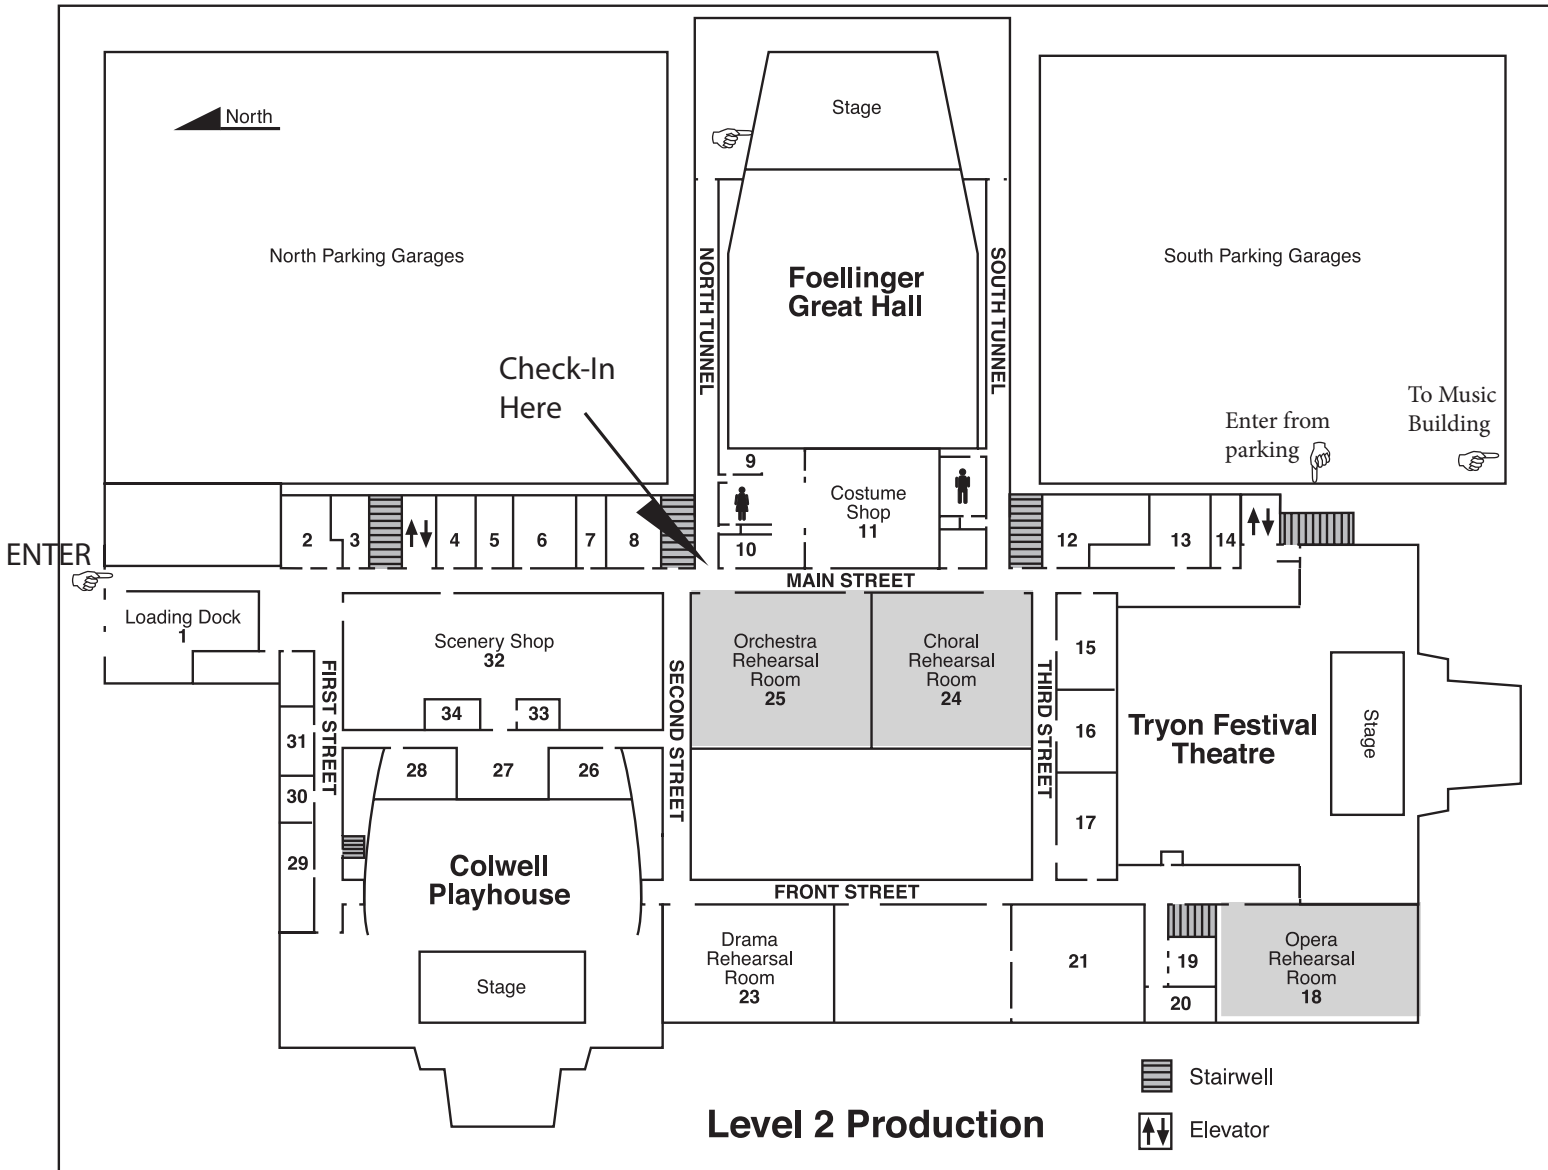

# Krannert Center for the Performing Arts - Level 2

## Level 2 - Production

1. Loading Dock
3. Attendant Break Room
4. Catering Office
5. Lighting Office
6. Prop Shop
7. Events Office
8. Production Office
9. Great Hall Dressing Rooms
11. Costume Shop
12. Audio Offices
15. Festival Women's Dressing Room
16. Festival Green Room
17. Festival Men's Dressing Room
18. Opera Rehearsal Room
19. Festival Star Dressing Rooms
21. Dance Rehearsal Dressing Rooms
23. Drama Rehearsal Room
24. Choral Rehearsal Room
25. Orchestra Rehearsal Room
26. Playhouse Men's Dressing Room
27. Playhouse Green Room
28. Playhouse Women's Dressing Room
29. Studio Men's Dressing Room
31. Studio Women's Dressing Room
32. Scene Shop
33. Technical Director Offices
34. Krannert Store