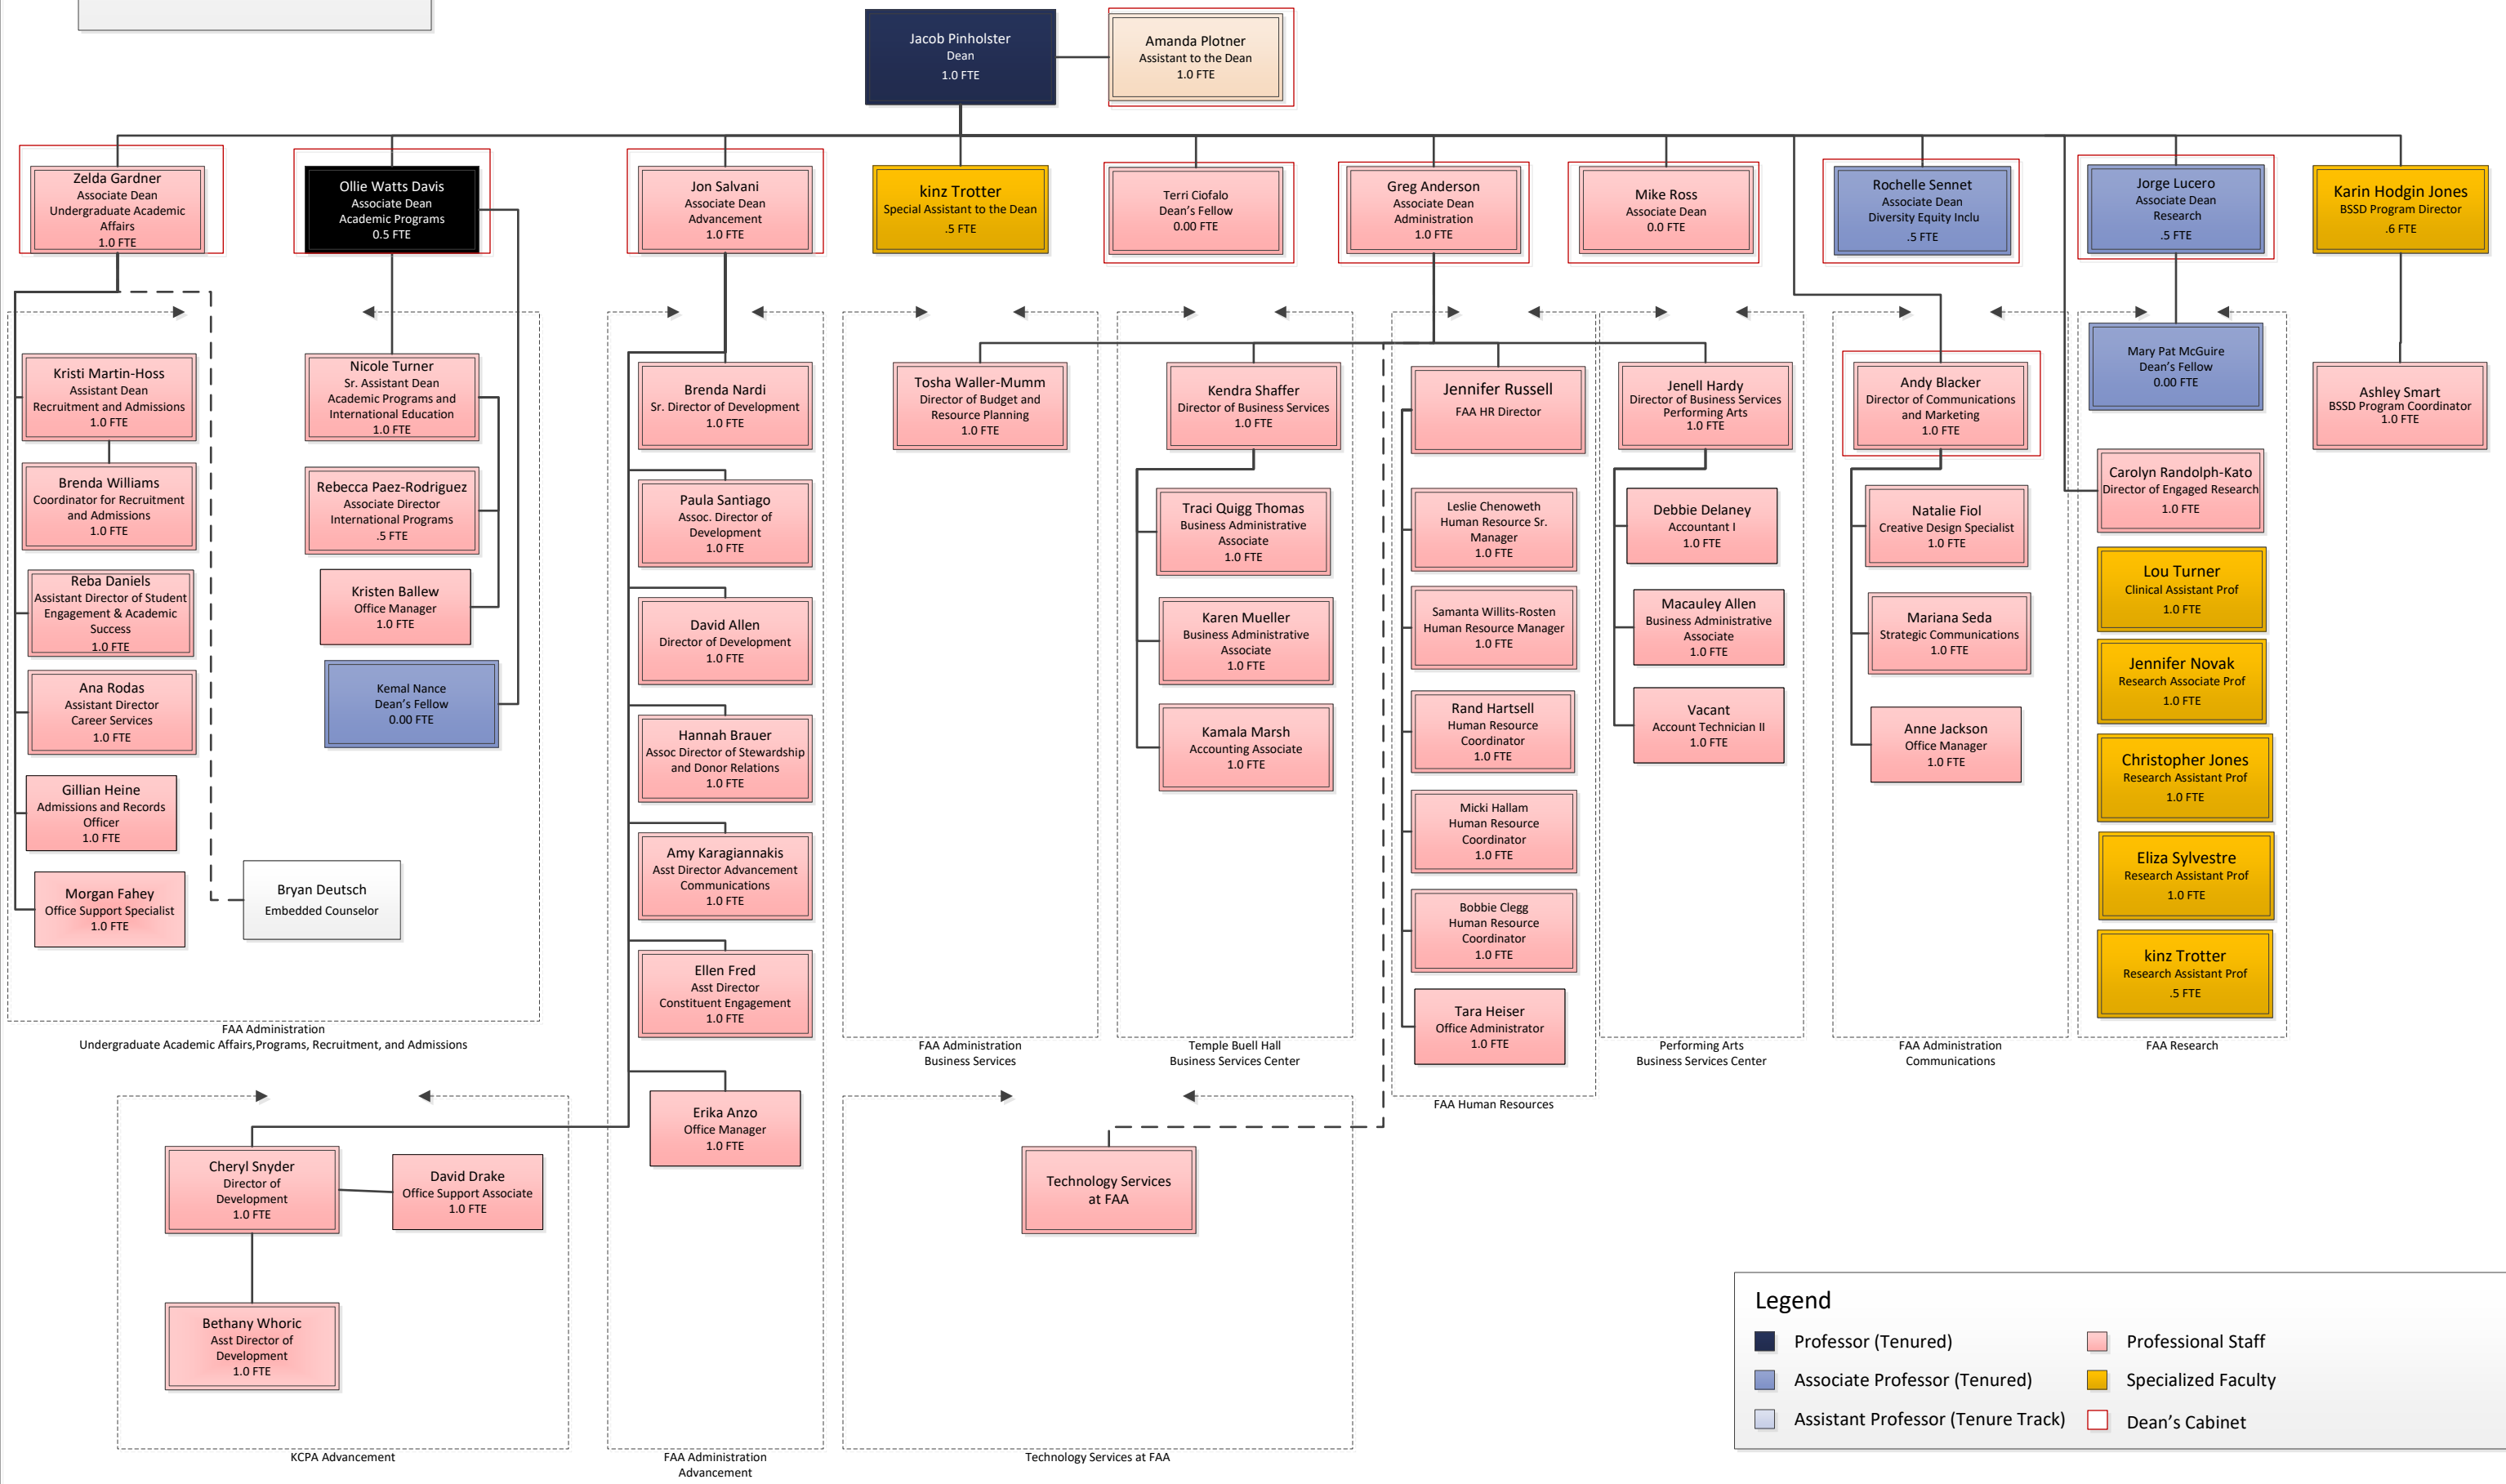

FAA Administration  
Academic Year 2024-25

**Legend**

- Professor (Tenured)
- Associate Professor (Tenured)
- Assistant Professor (Tenure Track)
- Professional Staff
- Specialized Faculty
- Dean's Cabinet