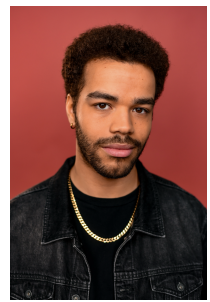

Jimmy Cone

Actor

jamesrcone@gmail.com

847-544-6457

Height: 6'0" | **Eye Color:** Brown | **Hair Color:** Brown

Theatre

Oklahoma!	Dream Curly	Lyric @ Illinois	Sarah Wigley
Witch	Frank Thorney	Illinois Theatre	Latrelle Bright
Plumas Negras	Husband Crow	Illinois Theatre	Marie Ramirez Downing
I WISH: An Escape Room	Milky White	CU Adventures	Genesee Spridco
Urinetown: The Musical	UGC Exec & Cop	Illinois Theatre	Lisa Gaye Dixon & JW Morrisette
The Gangster Play: Circus Circus	The Company	Illinois Theatre	Robert Anderson
Skeleton Crew	Ensemble	The Station Theatre	Lisa Gaye Dixon
The Realness	Ensemble	Illinois Theatre	Aaron Muñoz
Sacre de Printemps	Robert	University of Illinois	Tom Mitchell
Close	The Close Show Host	Illinois Theatre	Latrelle Bright

Film

The Twister: Caught in the Storm	Featured Background	Netflix	Alexandra Lacey
Mental Health Early Action	Eyewitness	University of Illinois	Jaelyn Vickery
Illinois Totally Rad Welcome Back	Indiana Jones	University of Illinois	Andrew Gleason
Twas the Night Before Finals	Distressed Student	University of Illinois	Andrew Gleason
A Picture Perfect Welcome	Student	University of Illinois	Andrew Gleason
Progress Isn't Quiet @ Illinois	Student	University of Illinois	Andrew Gleason
Voices of Memory 2022	Painter & Driver	Illinois Humanities & Research Institute	Azlan Smith